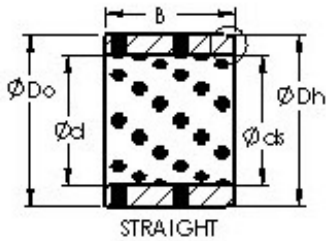

## AST AST650 708570 plain bearings

Bearing No. AST650 708570

Bore Diameter	70 mm
Outer Diameter	85 mm
Bearing Type	straight
Shaft Dia., Nominal (d)	70.0000
Housing Bore Dia. (Dh) - 85 +0.035 / -0	85 +0.035 / 0
Bearing Outside Diameter, Nominal(Do)	85.000
Bearing Outside Diameter Tolerance (Do tol.)	85 +0.035 / +0.013
Bearing Bore after Mounting (di)	70 +0.080 / +0.030
Bearing Length, Nominal (B)	70.000
Bearing Length Tolerance (B tol.) - -0.10 / -0.30	0.10 / 0.30
OD Chamfer Length (Co)	3.000
ID Chamfer Angle (B deg.)	15
ID Chamfer Length (Ci)	1.200
Material	Cast bronze with solid lubricant inserts.