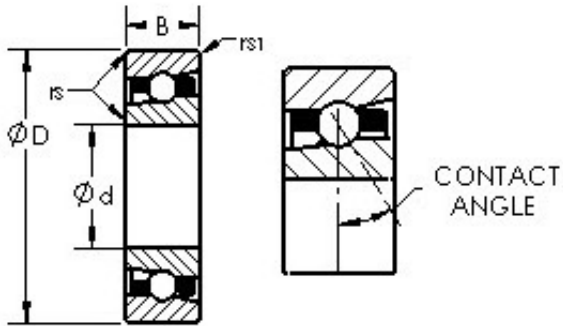

ROULEMENTS?BEARINGS?Limited

AST H7021AC/HQ1 angular contact ball bearings

Bearing No. H7021AC/HQ1

Size	105x160x26 mm
Bore Diameter	105 mm
Outer Diameter	160 mm
Width	26 mm
Bearing Type	25 deg contact, high speed
Bore Dia (d)	105.0000
Outer Dia (D)	160.0000
Width (B)	26.0000
Radius (min) (rs)	2.000
Dynamic Load Rating (Cr)	43,300
Static Load Rating (Cor)	46,600
Max Speed (Grease) (X1000 RPM)	9
Max Speed (Oil) (X1000 RPM)	15
Radius (min) (rs1)	1.000
Material	52100 Chrome steel (or equivalent)

H7021AC/HQ1 Bearing 2D drawings and 3D CAD models