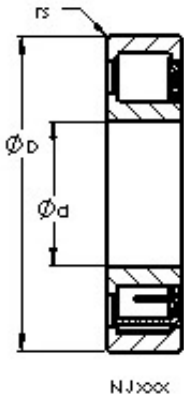

ROULEMENTS?BEARINGS?Limited

AST NJ212 EFX cylindrical roller bearings

Bearing No. NJ212 EFX

Size	60x110x22 mm
Bore Diameter	60 mm
Outer Diameter	110 mm
Width	22 mm
Bearing Type	NJ
Bore Dia (d)	60.0000
Outer Dia (D)	110.0000
Width (B)	22.0000
Radius (min) (rs)	1.500
Dynamic Load Rating (Cr)	94,000
Static Load Rating (Cor)	102,300
Max Speed (Grease) (X1000 RPM)	6
Max Speed (Oil) (X1000 RPM)	8
Max. Shaft Shoulder Dia. Inner (Li)	72.0
Weight (g)	890.00
Precision	RBEC 1
Standard Clearance	C0
Material	52100 Chrome steel, or equivalent

NJ212 EFX Bearing 2D drawings and 3D CAD models