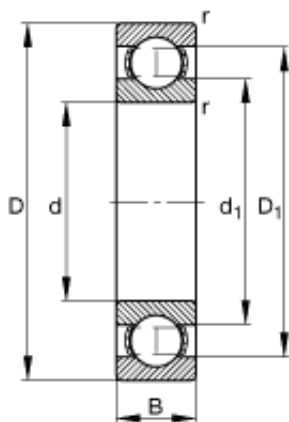

ROULEMENTS?BEARINGS?Limited

60 mm x 110 mm x 22 mm FAG 6212 ac
compressor bearings

Bearing No. 6212

6212 Bearing 2D drawings and 3D CAD models

Size	60x110x22 mm
Bore Diameter	60 mm
Outer Diameter	110 mm
Width	22 mm
d	60 mm
D	110 mm
B	22 mm
D ₁	95,7 mm
D _{a max}	101 mm
d ₁	76,1 mm
d _{a min}	69 mm
r _{a max}	1,5 mm
r _{min}	1,5 mm
m	0,791 kg / Weight
C _r	57000 N / Dynamic load rating (radial)
C _{0r}	36500 N / Static load rating (radial)
n _G	9300 1/min / Limiting speed
n _B	6800 1/min / Reference speed
C _{ur}	2470 N / Fatigue limit load, radial